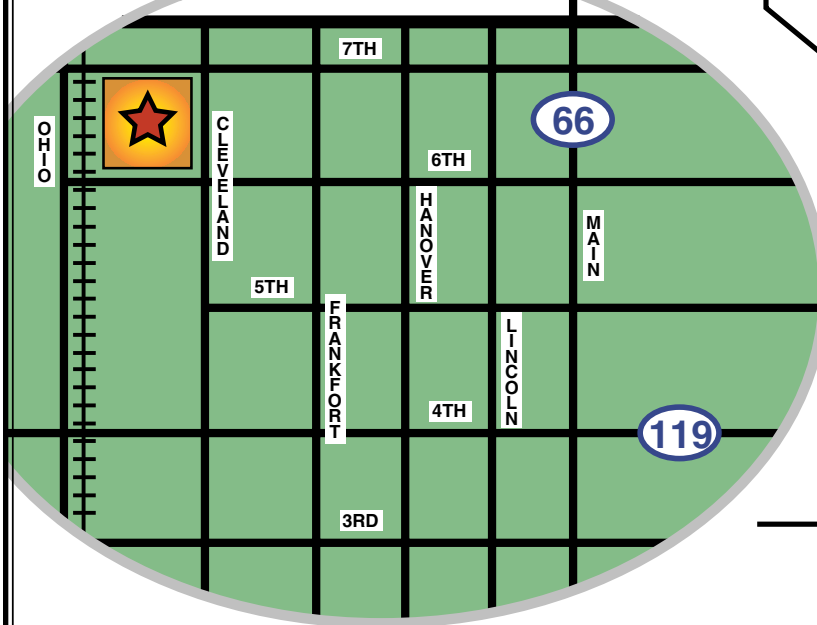

# MIDWEST INDUSTRIAL CASTINGS

A DIVISION OF THE MINSTER MACHINE COMPANY

240 WEST FIFTH STREET  
MINSTER, OHIO 45865-0120 U.S.A.  
PH: (419) 628-2331 • FAX: 419-628-6002  
[www.minster.com](http://www.minster.com)

### FROM THE NORTH:

Take I-75 South to Route 119 (Exit 99). Follow Route 119 West to Minster. Turn North (Right) at the 5th traffic signal (Cleveland St.) and proceed to the main entrance 1/2 mile on the left.

### FROM THE SOUTH:

Take I-75 North to Route 29 (Exit 93). Follow Route 29 NW to Route 119. Turn West (Left) on Route 119 into Minster. Turn North (Right) at the 5th traffic signal (Cleveland St.) and proceed to the main entrance 1/2 mile on the left.