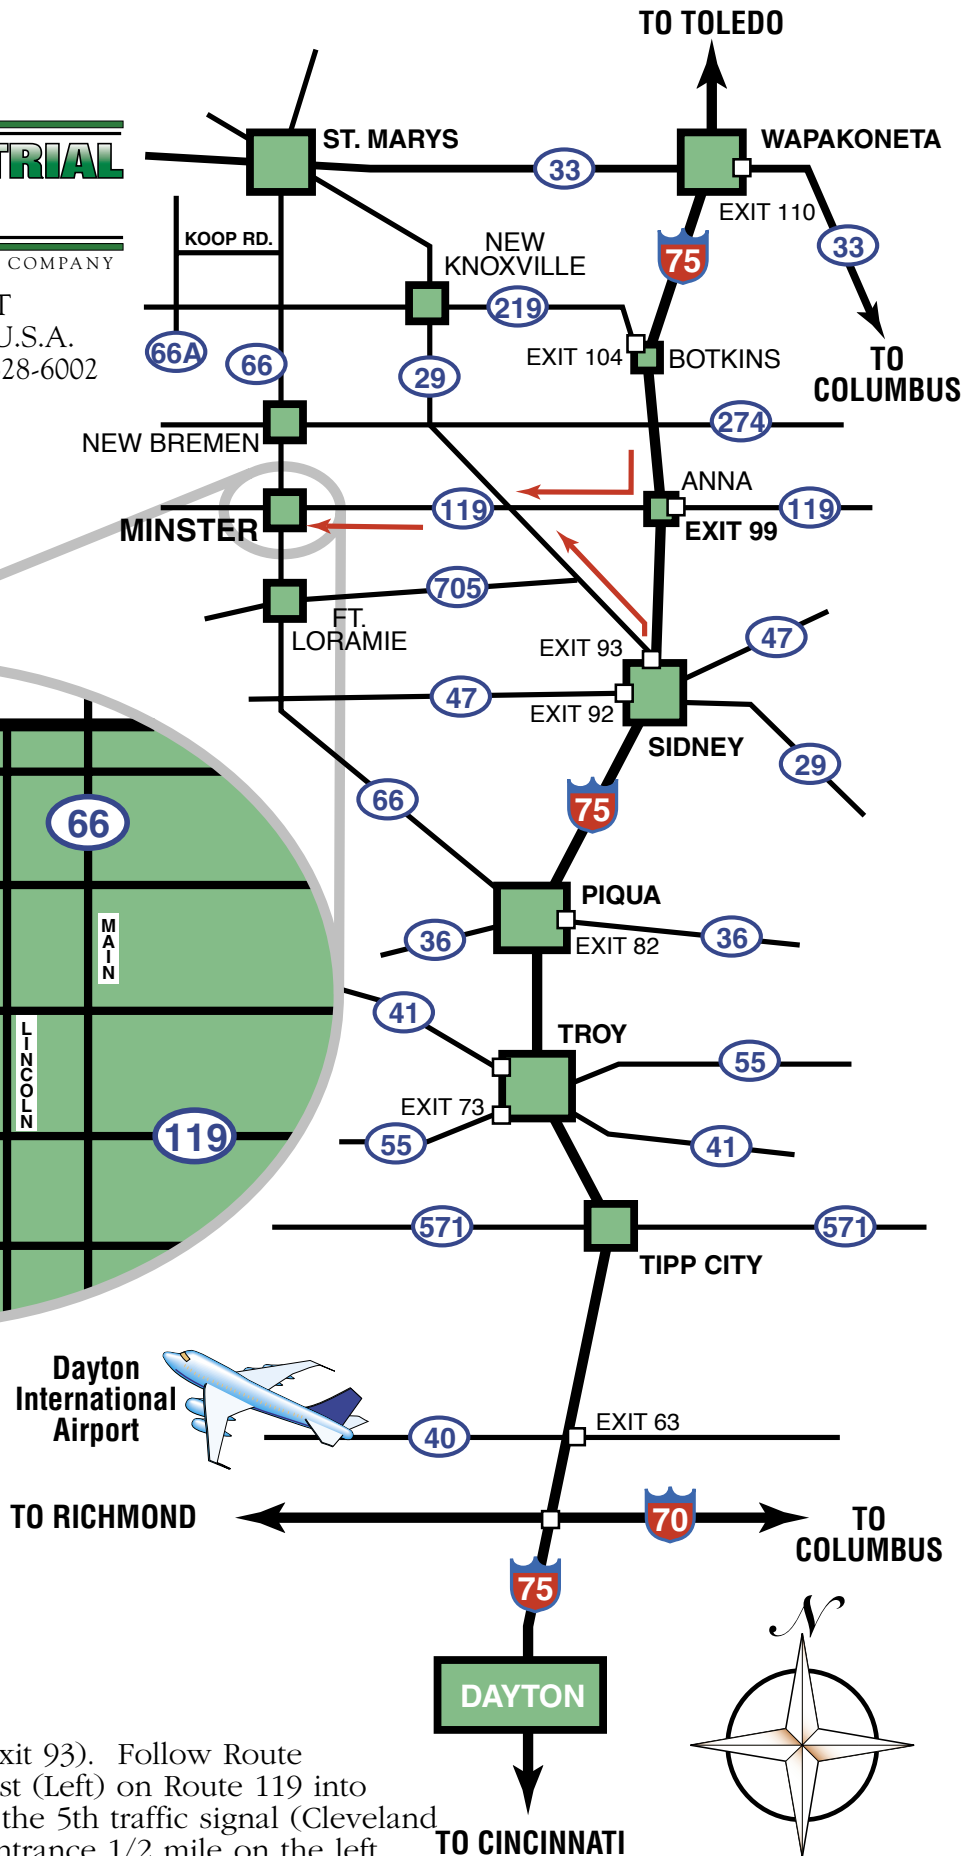

# MIDWEST INDUSTRIAL CASTINGS

A DIVISION OF THE MINSTER MACHINE COMPANY

240 WEST FIFTH STREET  
MINSTER, OHIO 45865-0120 U.S.A.  
PH: (419) 628-2331 • FAX: 419-628-6002  
[www.minster.com](http://www.minster.com)

### FROM THE NORTH:

Take I-75 South to Route 119 (Exit 99). Follow Route 119 West to Minster. Turn North (Right) at the 5th traffic signal (Cleveland St.) and proceed to the main entrance 1/2 mile on the left.

### FROM THE SOUTH:

Take I-75 North to Route 29 (Exit 93). Follow Route 29 NW to Route 119. Turn West (Left) on Route 119 into Minster. Turn North (Right) at the 5th traffic signal (Cleveland St.) and proceed to the main entrance 1/2 mile on the left.