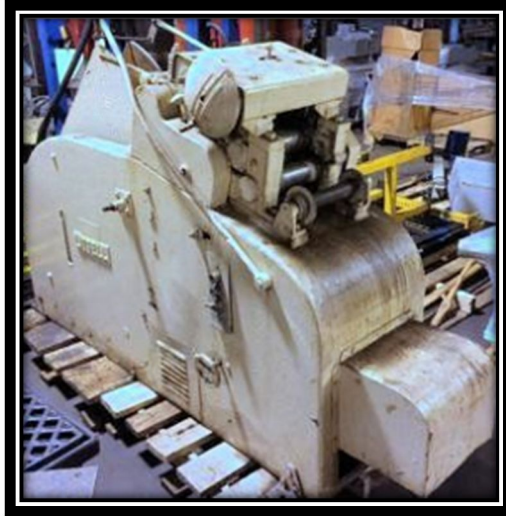

## Reconditioned Littell 412-C20 Cradle Straightener

Nidec Press & Automation Stock #100271A

Photo of similar machine

### Specifications:

- 2,000 lbs. Maximum Coil Weight (900 kg)
- 12 in. Maximum Coil Width (304 mm)
- 48.00 in. Maximum Coil OD (1219 mm)
- 12 – 72 FPM Speed Range (3.7 – 22 mpm)
- 0.125 in. Maximum Stock Thickness (3.2 mm)
- 5 Total Straightening Rolls
  - 2 Upper Rolls, Bank Adjusted
  - 3 Lower Rolls, Fixed
- 1 set of 2 Exit Pinch Rolls
- 7 Rolls Totals