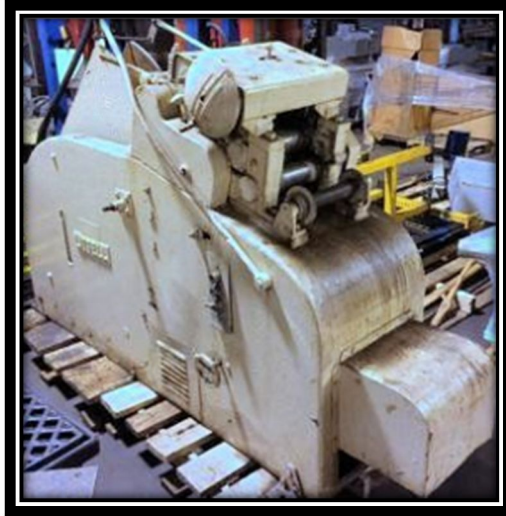

## Reconditioned Littell 412-C20 Cradle Straightener

Nidec Press & Automation Stock #100272A

Photo of similar machine

### Specifications:

- 2,000 lbs. Maximum Coil Weight (900 kg)
- 12 in. Maximum Coil Width (304 mm)
- 48.00 in. Maximum Coil OD (1219 mm)
- 12 – 72 FPM Speed Range (3.7 – 22 mpm)
- 0.125 in. Maximum Stock Thickness (3.2 mm)
- 5 Total Straightening Rolls
  - 2 Upper Rolls, Bank Adjusted
  - 3 Lower Rolls, Fixed
- 1 set of 2 Exit Pinch Rolls
- 7 Rolls Totals